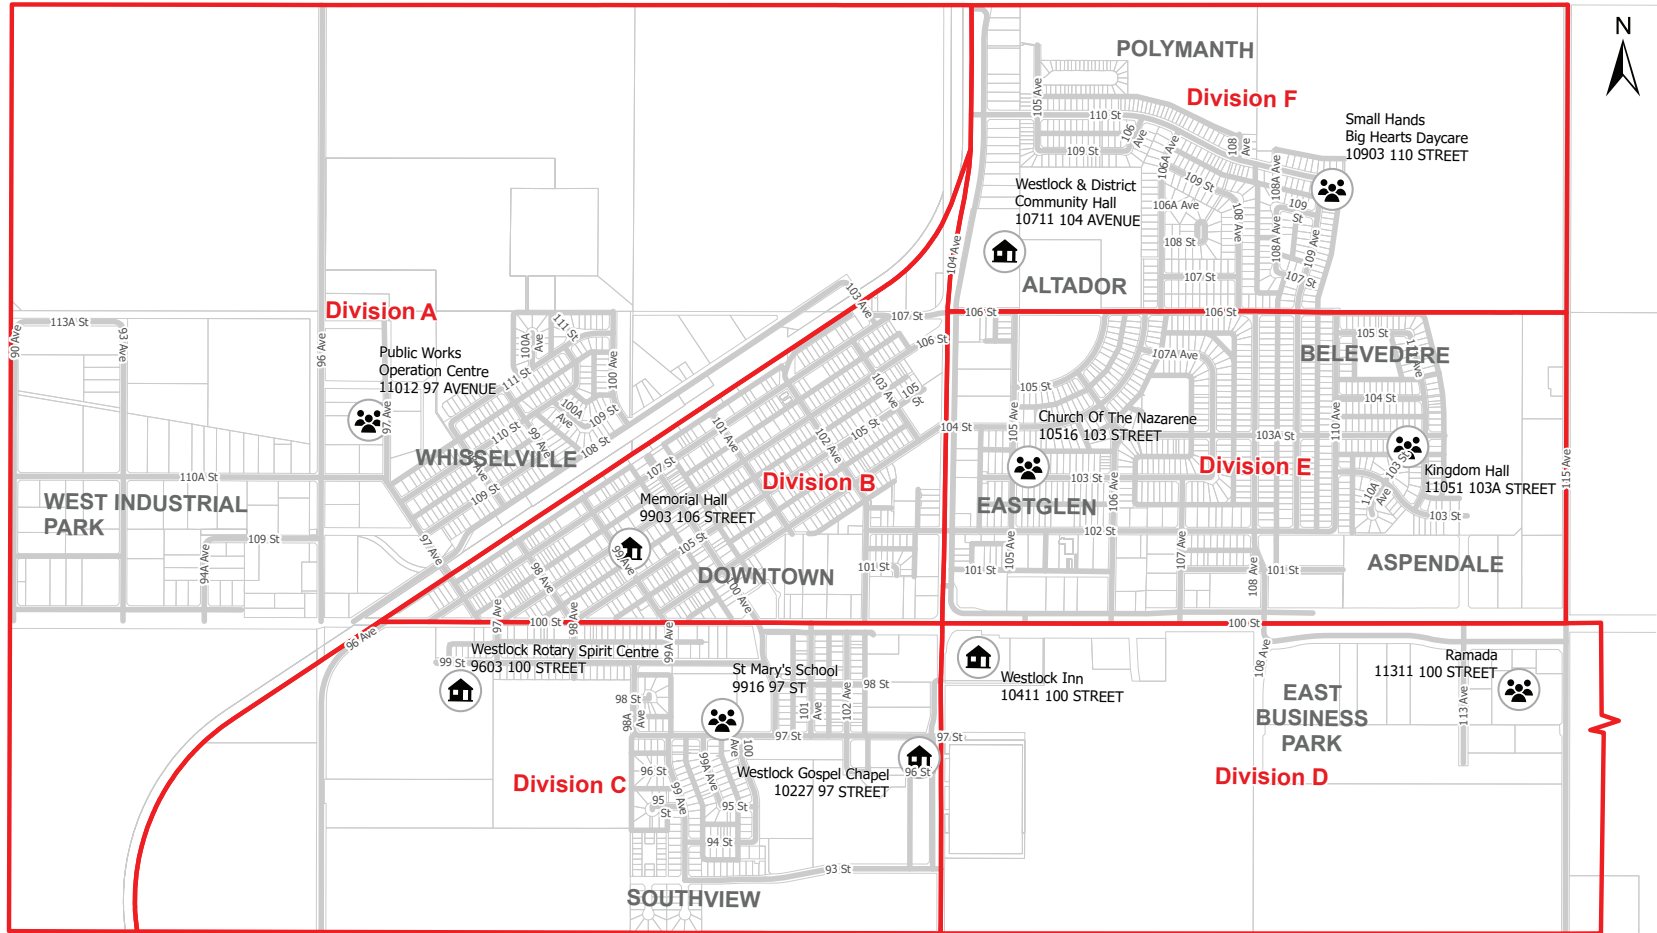

EVACUATION MAP

How to Use This Map

Westlock is divided into six emergency response areas (Divisions A-F).

During an emergency, you may be directed to go to a nearby Assembly Point.

From there, you may be directed to a Reception Centre for information and support.

Always follow instructions from emergency responders and official alerts.

Emergency Response Map

Emergency Response Divisions	Assembly Points
Division A West Industrial Park	Reception Centres
Division B Downtown & Whisselville	Road Network
Division C Southview	
Division D East Business Park & RR 262	
Division E Kingdom Hall, Belevedere, Eastglen	
Division F Polymanth, Altador	